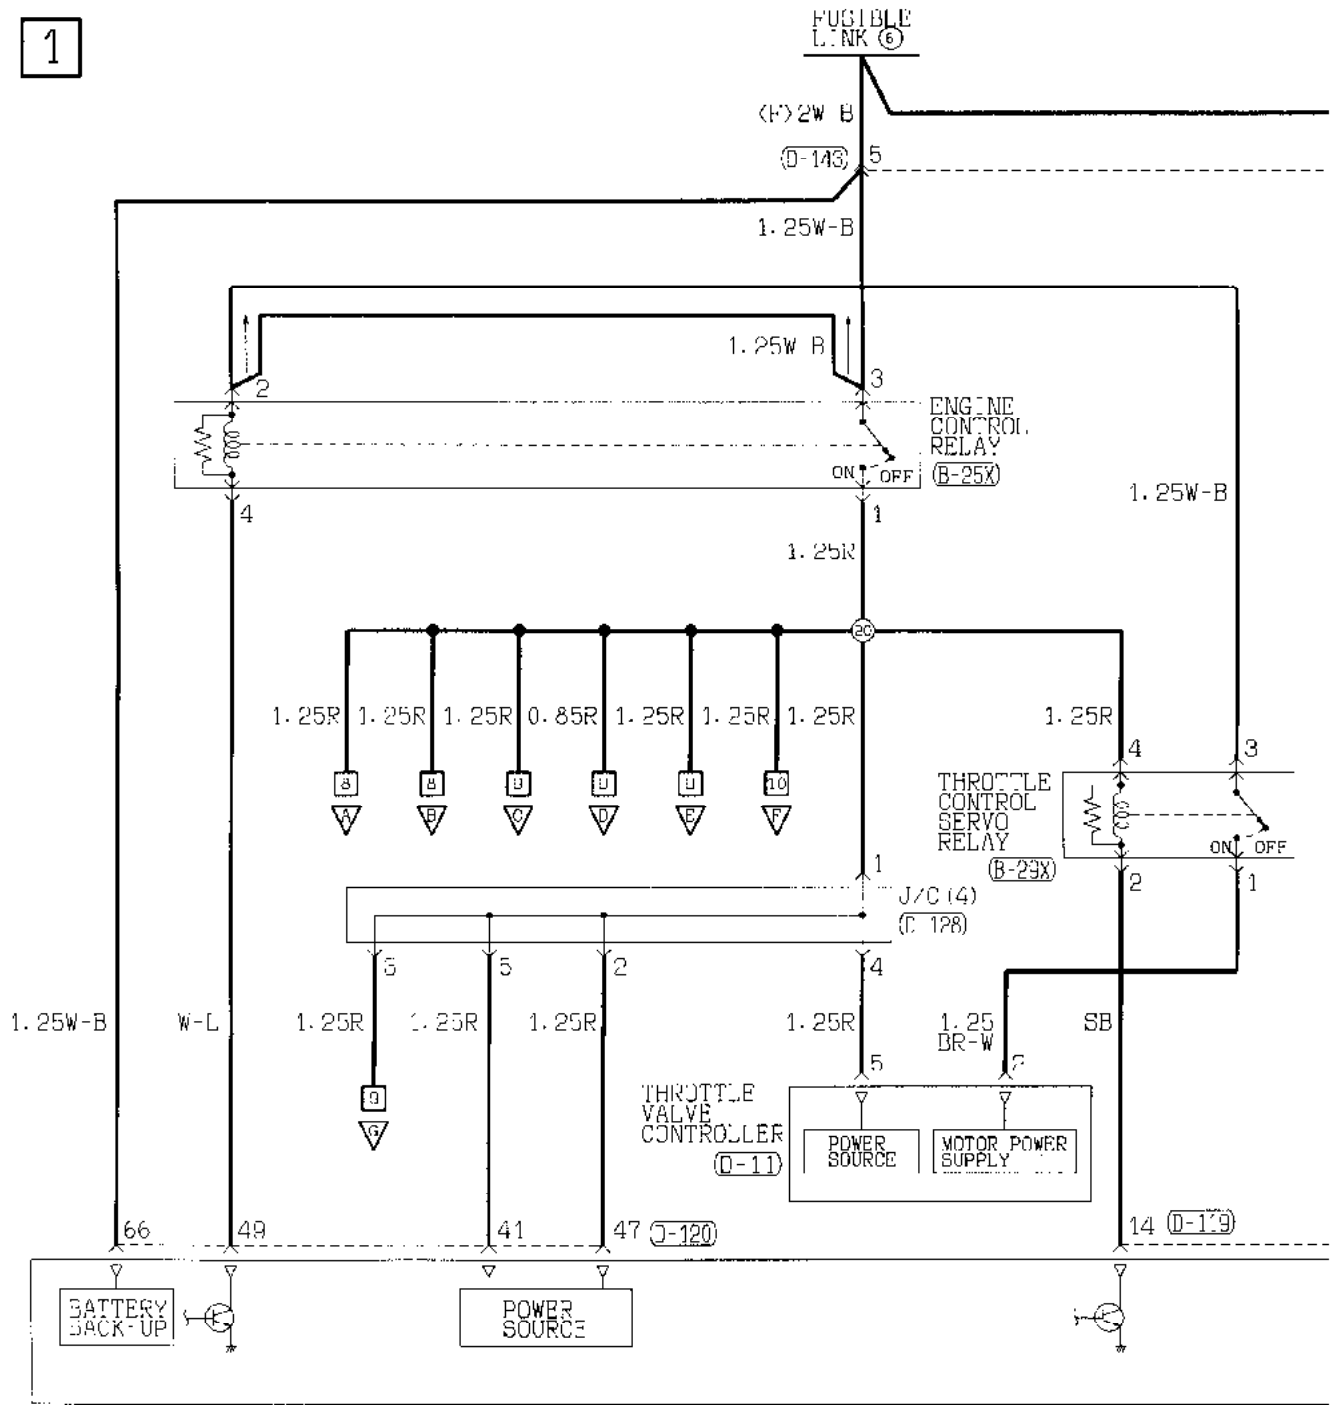

ENGINE CONTROL SYSTEM

6G7-GDI-A/T <R.H. drive vehicles>

1