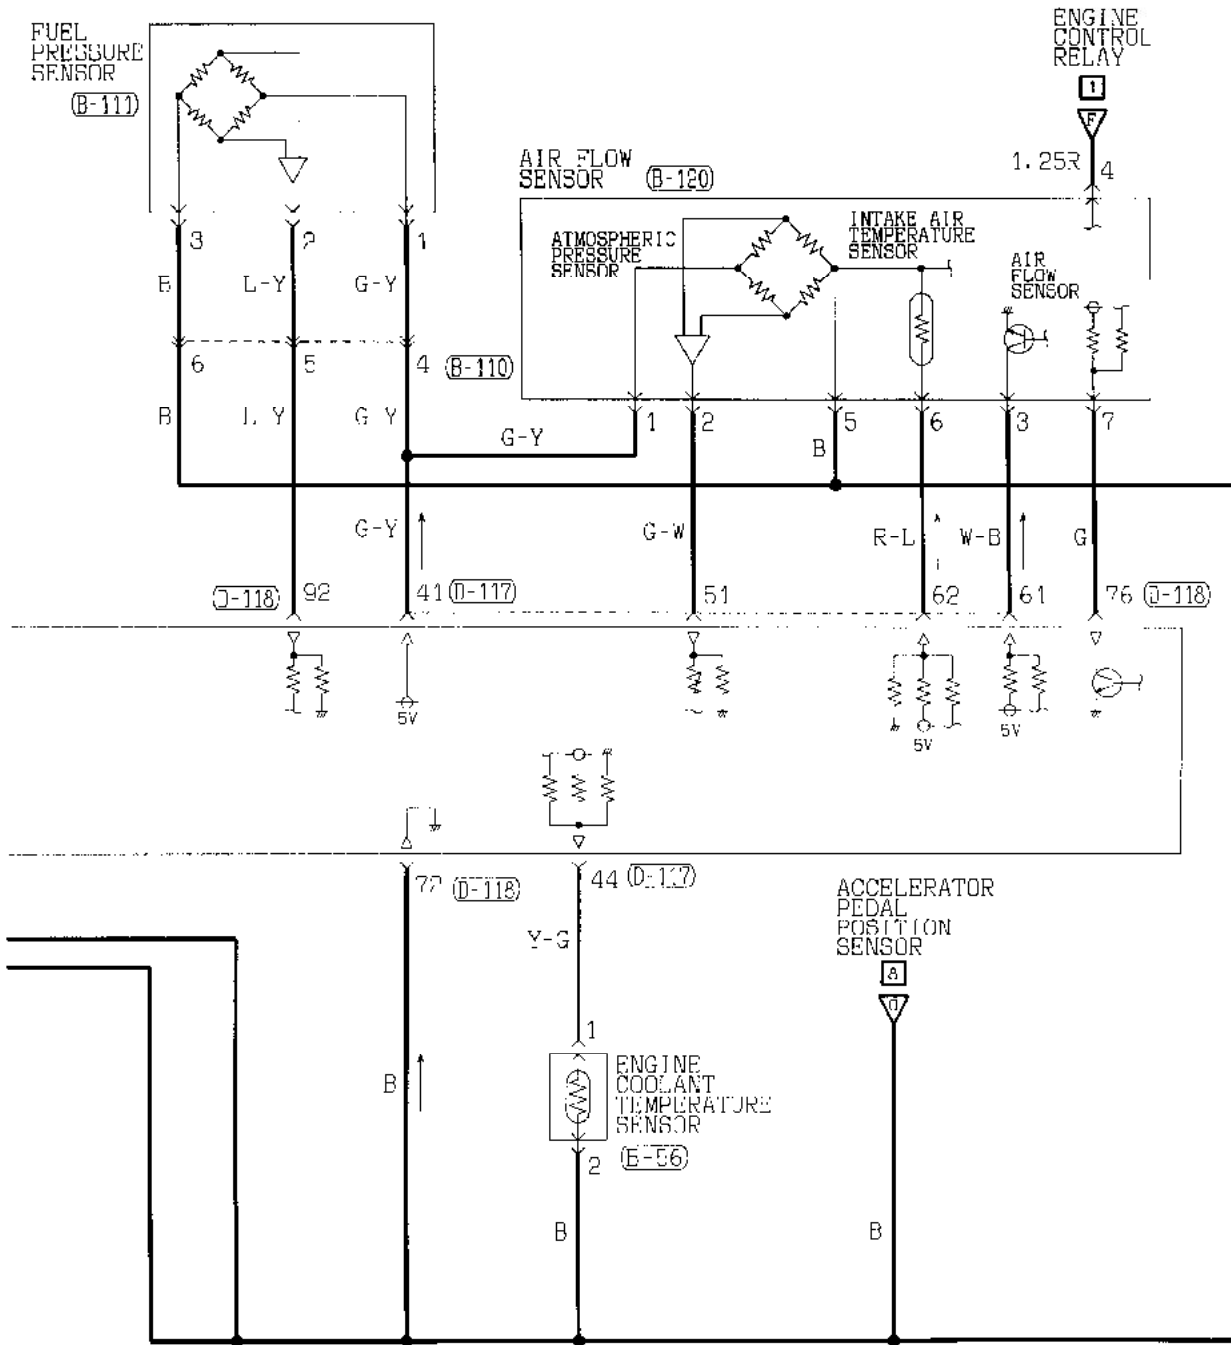

10

D-116 (MU803784)