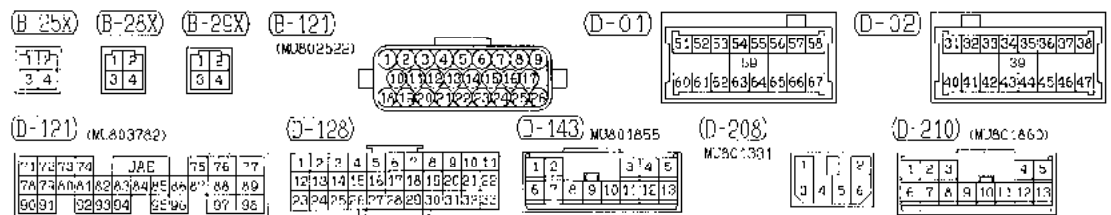

ENGINE CONTROL SYSTEM

6G7-GDI-A/T <R.H. drive vehicles>

1