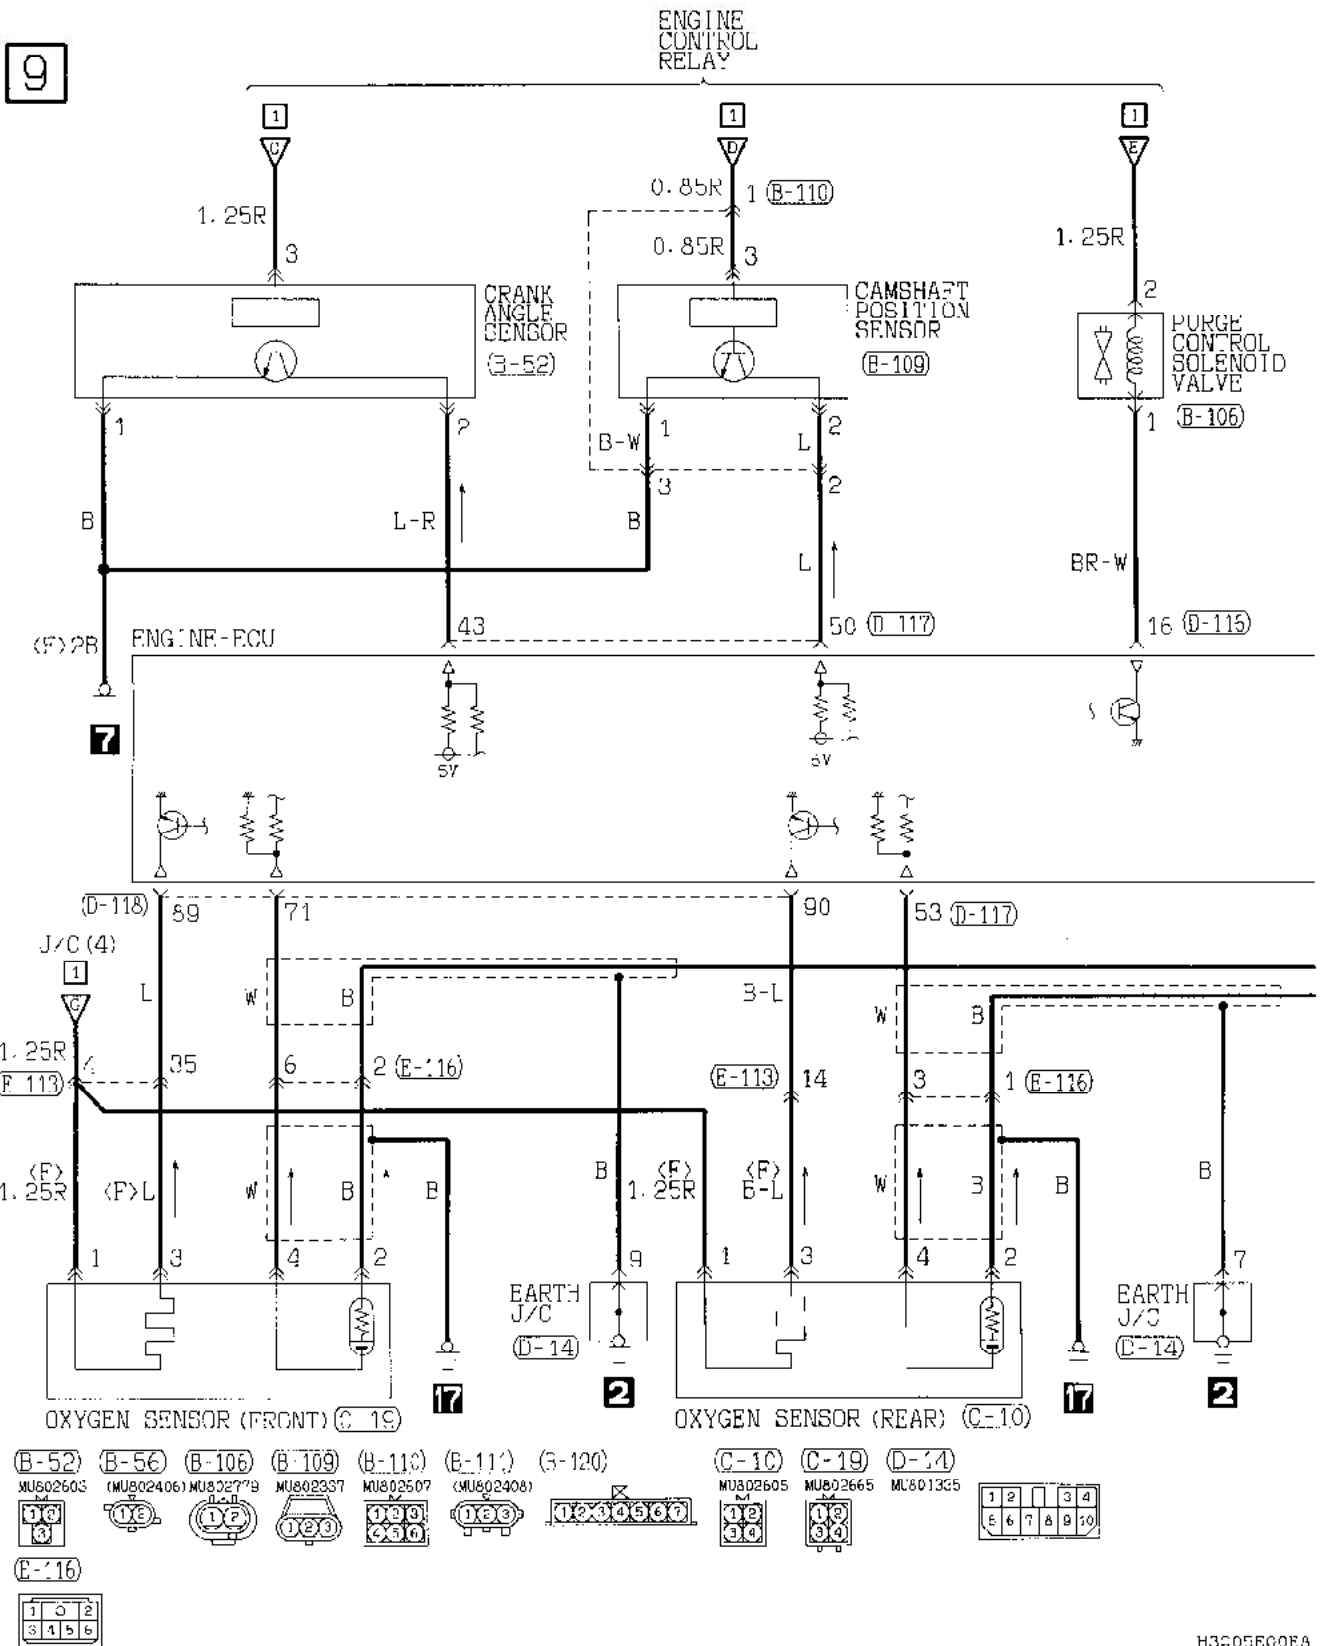

ENGINE CONTROL SYSTEM <6G7-GDI-M/T (L.H. drive vehicles)> (CONTINUED)